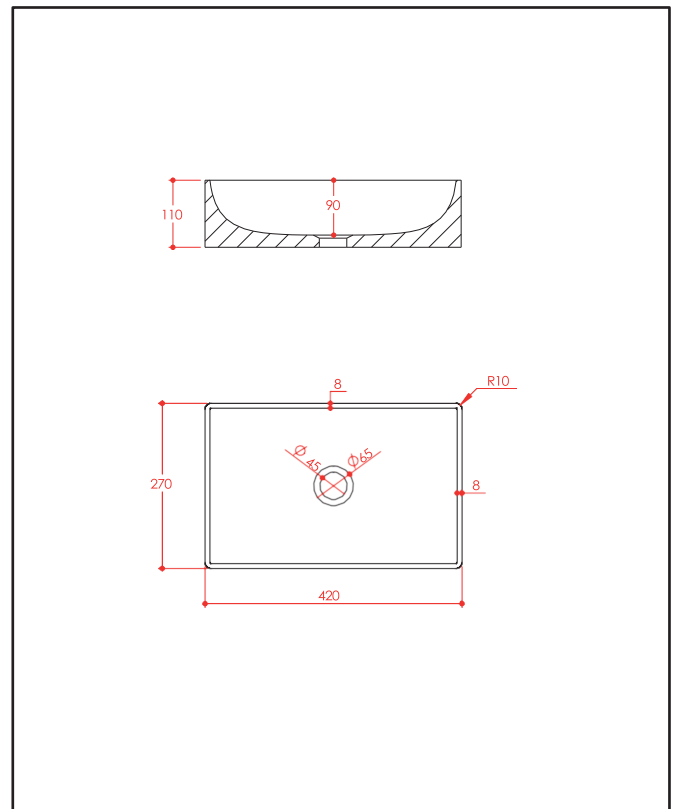

PRODUCT DATA SHEET

Elijah Crete Marble Countertop Basin 420x270x110

Product Code: EL-CRMBCTB

| | |
|-----------------------------|--|
| Product Name | EL-CRMBCTB |
| Product Description | Marble Countertop Basin 420x270x110 |
| Guarantee | Lifetime Guarantee |
| Product Transportation | |
| Barcode | 5060964936086 |
| Country of origin | CH |
| Commodity code | 6802919000 |
| Product Measurements | |
| Product Weight (KG) | 19 |
| Product Width (mm) | 420 |
| Product Height (mm) | 110 |
| Product Depth (mm) | 270 |
| Product Length (mm) | 0 |
| Primary Packed Measurements | |
| Packaged Weight | 19.6 |
| Packed Length | 480 |
| Packed Width | 170 |
| Packed Height | 330 |
| Packaging Weights | |
| Card (kg) | 0.6 |
| Paper (kg) | 0 |
| Wood (kg) | 0 |
| Plastic (kg) | 0 |

| | |
|------------------------|--------------------------|
| General Information | |
| Construction Material | Marble |
| Installation type | Furniture mounted |
| Colour / Finish | Arabescato White |
| Basin Attributes | |
| Basin Type | Counter Top |
| Number of Tap Holes | 0 |
| Compatible Tap codes | Wall Mounted or Tall Tap |
| Overflow | Yes |
| Recommended waste type | Unslotted / Universal |
| Inner Bowl Width (mm) | 404 |
| Inner Bowl Length (mm) | 254 |
| Inner Bowl Depth (mm) | 90 |

Dimensions