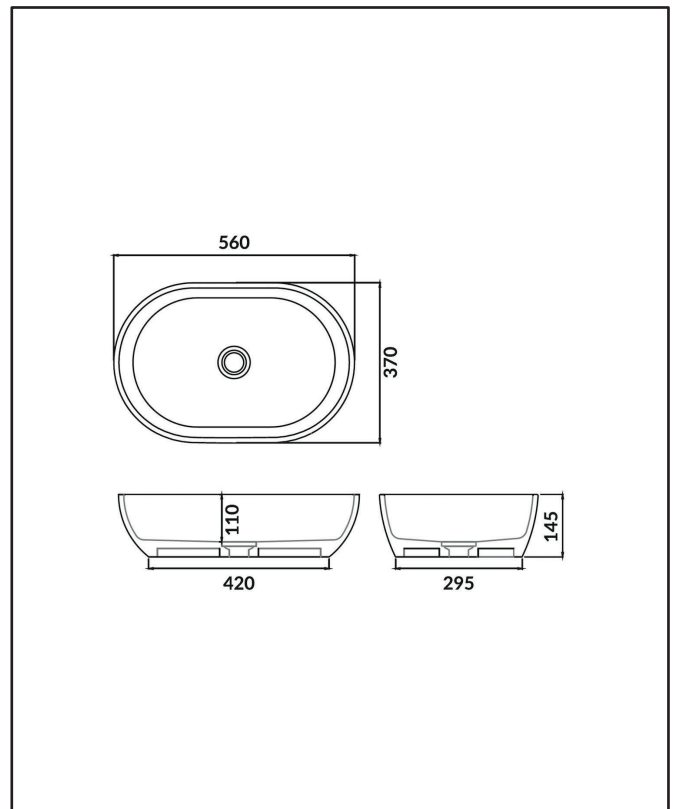

PRODUCT DATA SHEET

Elijah Noure Matt White Countertop Basin

Product Code: EL-560CTBMW

Product Name	EL-560CTBMW
Product Description	Elijah Noure Matt White Countertop Basin
Product Transportation	
Barcode	5060500646073
Country of origin	CH
Commodity code	3922100000
Product Measurements	
Product Weight (KG)	N/A
Product Width (mm)	370
Product Height (mm)	145
Product Depth (mm)	145
Product Length (mm)	560
Primary Packed Measurements	
Packaged Weight	9.3
Packed Length	570
Packed Width	380
Packed Height	155
Packaging Weights	
Card (kg)	0.55
Paper (kg)	0
Wood (kg)	0
Plastic (kg)	0.006
Compliance DOP	0

General Information	
Construction Material	Poly-marble
Installation type	Top Fix
Colour / Finish	matt white
Basin Attributes	
Basin Type	0
Number of Tap Holes	0
Compatible Tap codes	0
Overflow	0
Recommended waste type	0
Compatible Waste Part Code	0
Inner Bowl Width (mm)	295
Inner Bowl Length (mm)	420
Inner Bowl Depth (mm)	110

Dimensions

(measurements in mm)