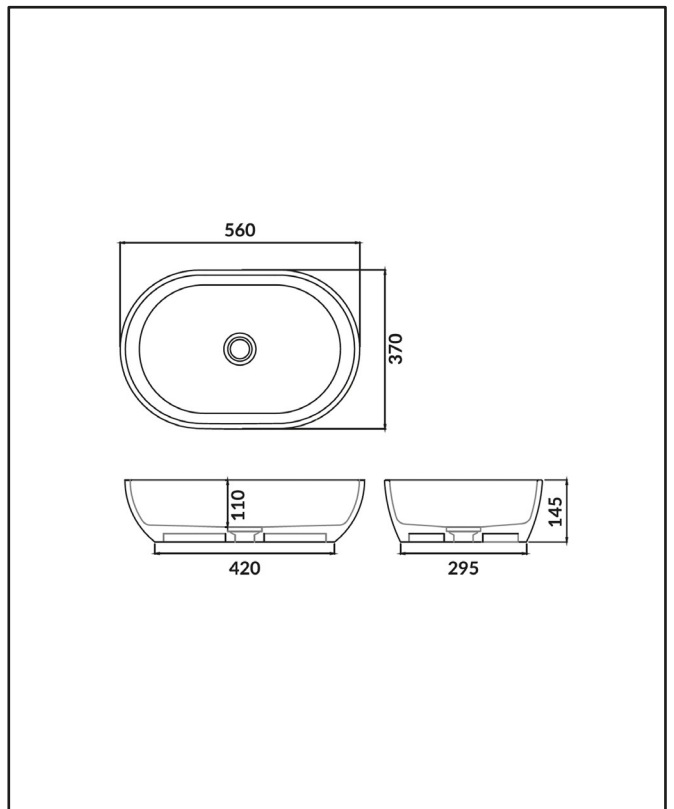

## Product Measurements

Product Weight:	8.8kg
Product Width:	370mm
Product Height:	145mm
Product Depth:	N/A
Product Length:	360mm
Product Guarantee:	Lifetime Guarantee

## Primary Packed Measurements

Packaged Weight:	9.3kg
Packaged Length:	570mm
Packaged Width:	380mm
Packaged Height:	160mm

## Basin Attributes

Basin Type:	N/A
Number of Tap Holes:	N/A
Compatible Tap Codes:	N/A
Overflow:	N/A
Recommended Waste Type:	N/A
Inner Bowl Width:	N/A
Inner Bowl Length:	N/A
Inner Bowl Depth:	N/A
Compatible Waste Part Code:	Included

## Compliance DOP

**Dimensions**  
(measurements in mm)